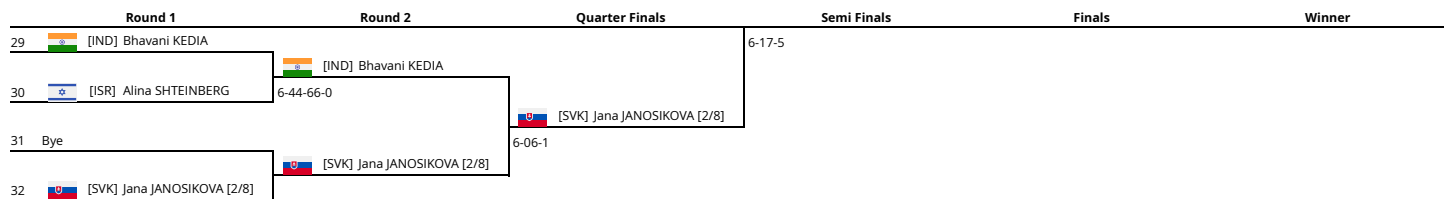

Summer Deaflympics - Tennis

Last update: Friday, May 13, 2022 5:00 PM

International Committee of Sports for the Deaf | 🇧🇷 Caxias do Sul, Brazil

📅 5/4/2022 to 5/13/2022

Women Singles

Women Singles

Women Singles - Play-off 3/4