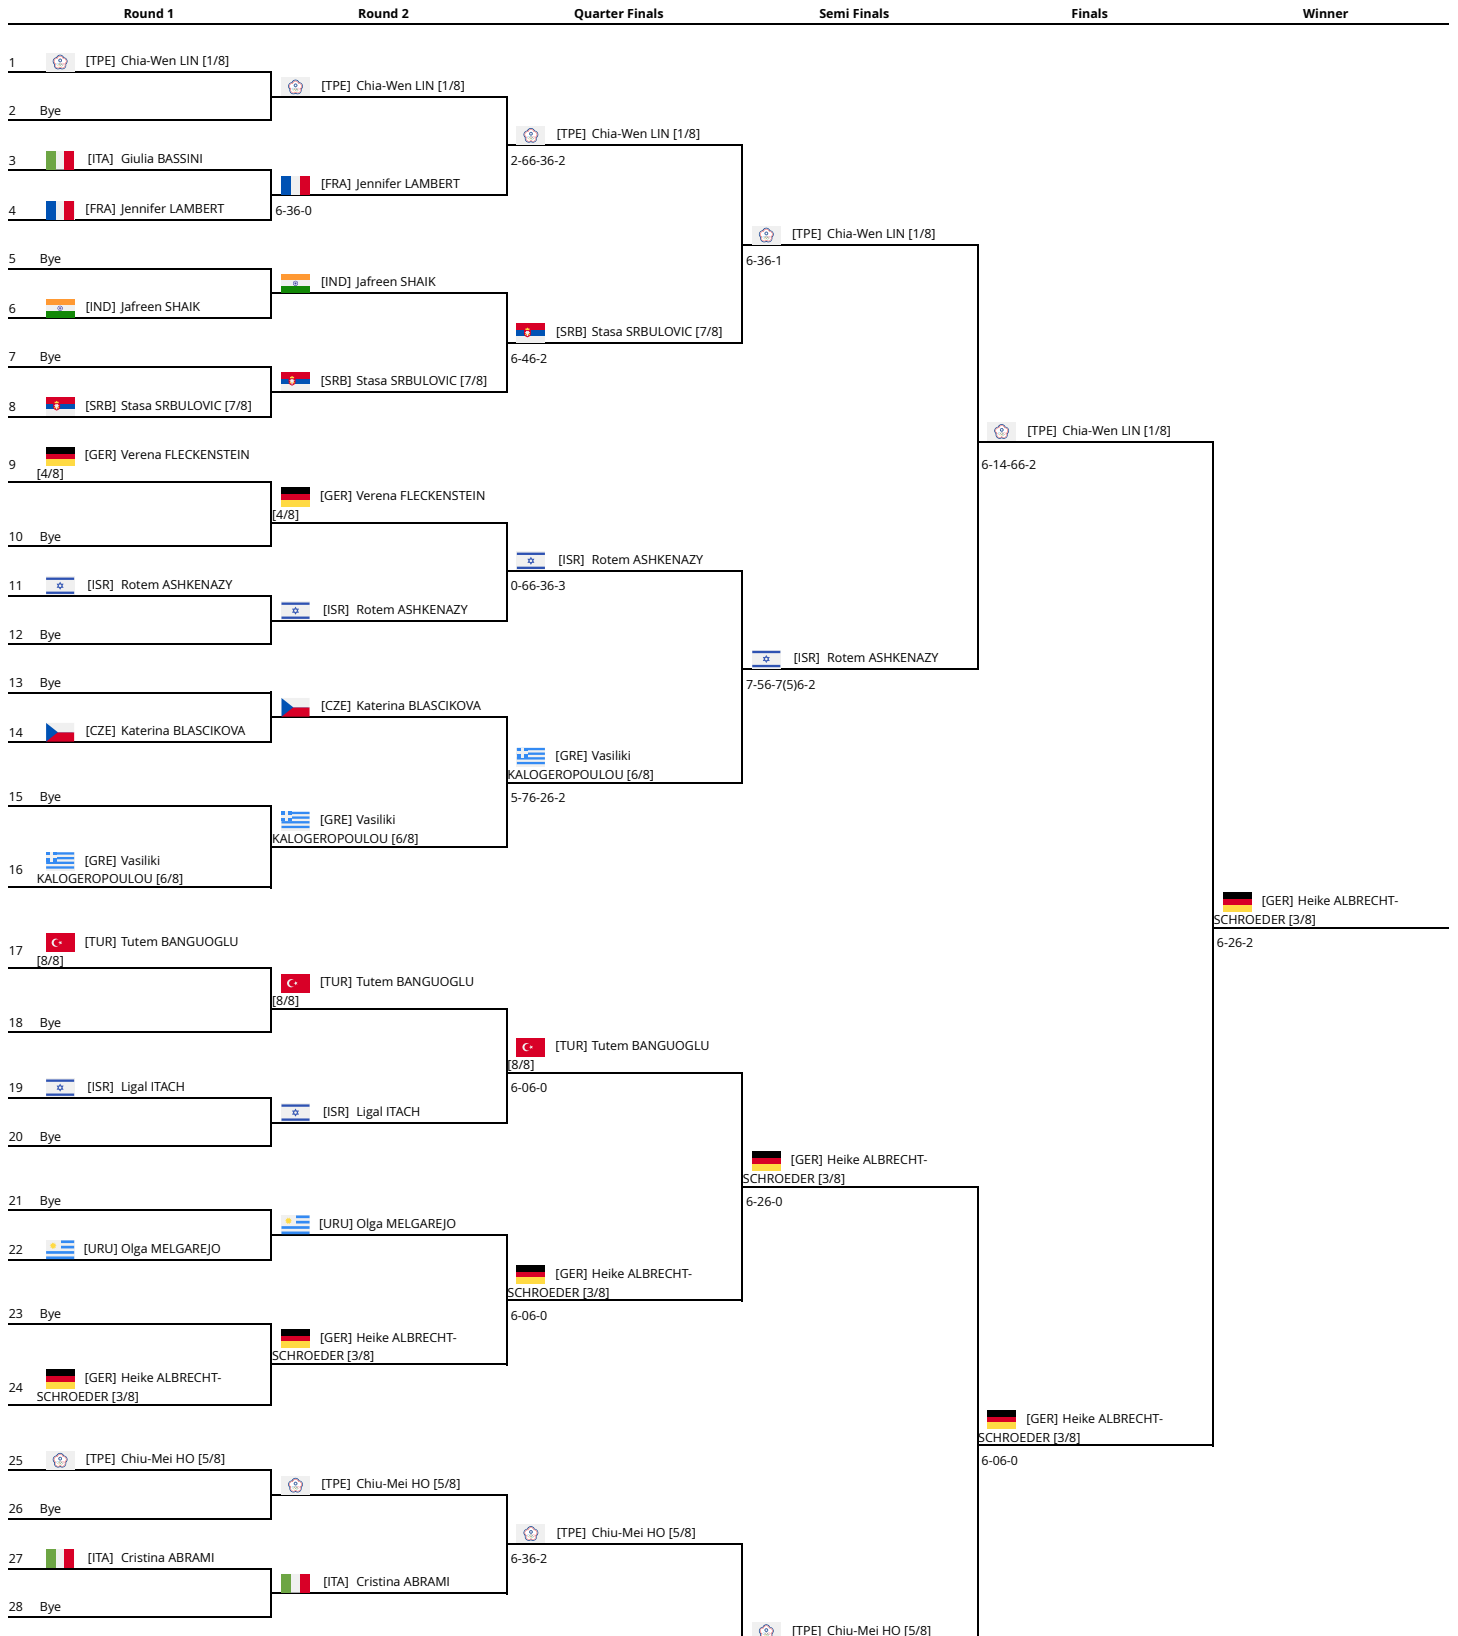

Summer Deaflympics - Tennis

Last update: Friday, May 13, 2022 5:00 PM

International Committee of Sports for the Deaf | 🇧🇷 Caxias do Sul, Brazil

📅 5/4/2022 to 5/13/2022

Women Singles

Women Singles

Women Singles - Play-off 3/4

Women Singles - Consolation

| Round 1 | Round 2 | Quarter Finals | Semi Finals | Finals | Winner |
|---------|---------|----------------|-------------|--------|--------|
| | Bye | | | | |

Latest matches of Women Singles