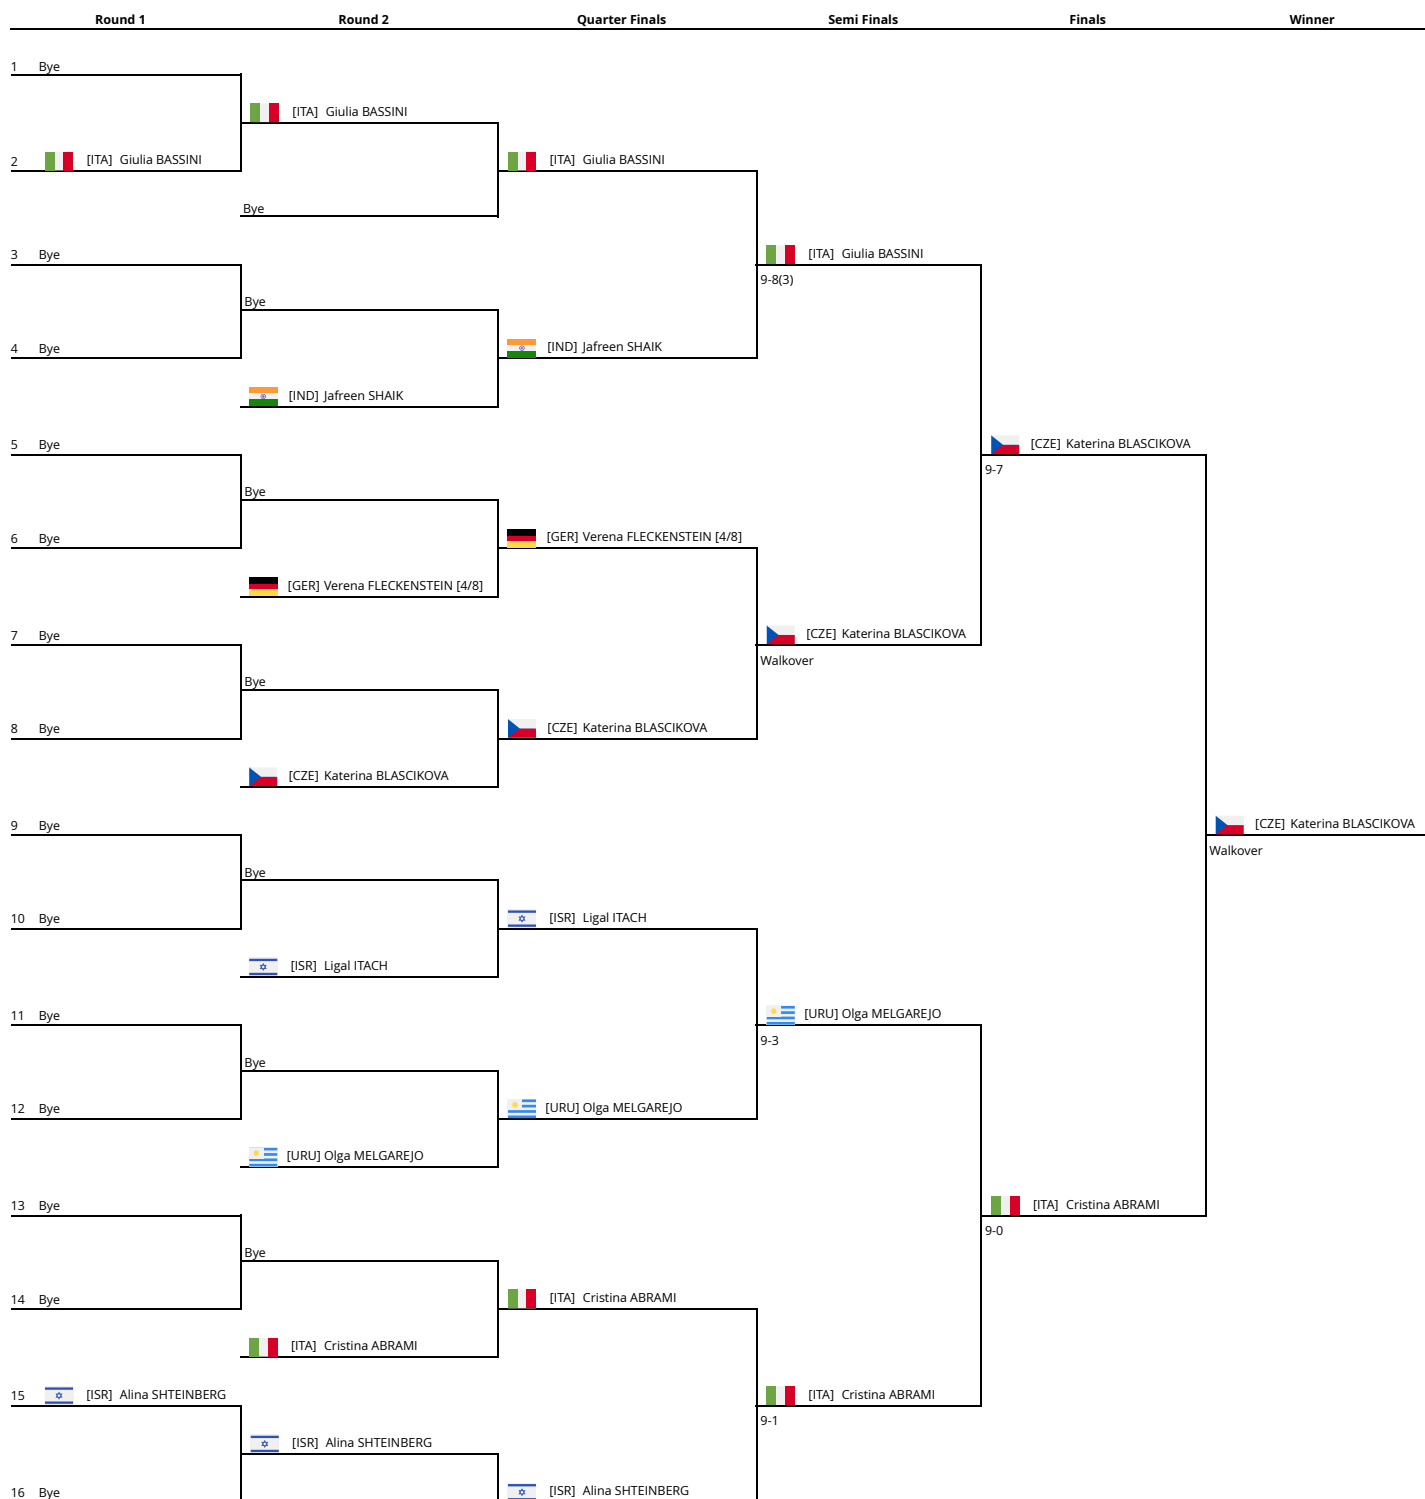

Summer Deaflympics - Tennis

Last update: Friday, May 13, 2022 5:00 PM

International Committee of Sports for the Deaf | 🇧🇷 Caxias do Sul, Brazil

📅 5/4/2022 to 5/13/2022

Women Singles

Women Singles

Women Singles - Play-off 3/4

Women Singles - Consolation

| Round 1 | Round 2 | Quarter Finals | Semi Finals | Finals | Winner |
|---------|---------|----------------|-------------|--------|--------|
| | Bye | | | | |

Latest matches of Women Singles